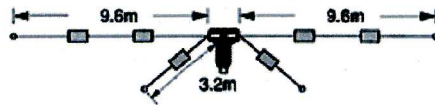

W-721

W-728

W-8010

3.5/7/14/21/28MHz(80m/40m/20m/15m/10m)

Max. power rating: 1.2kW(PEP) Length: 19.2m Weight: 2.5kg

W-735

3.5/7MHz(80m/40m)

Max. power rating: 1.2kW(PEP) Length: 26m Weight: 1.85kg

W-721

7/21MHz(40m/15m)

Max. power rating: 1.2kW(PEP) Length: 12.4m Weight: 1.2kg

W728

7/21/28MHz(40m/15m/10m)

Max. power rating: 500W(PEP) Length: 11.4m Weight: 1.15kg

BALUN  
BU50

1.7 to 40MHz 50ohms VSWR:Less tha 1.5 Max. power rating: 1.2kW (PEP)