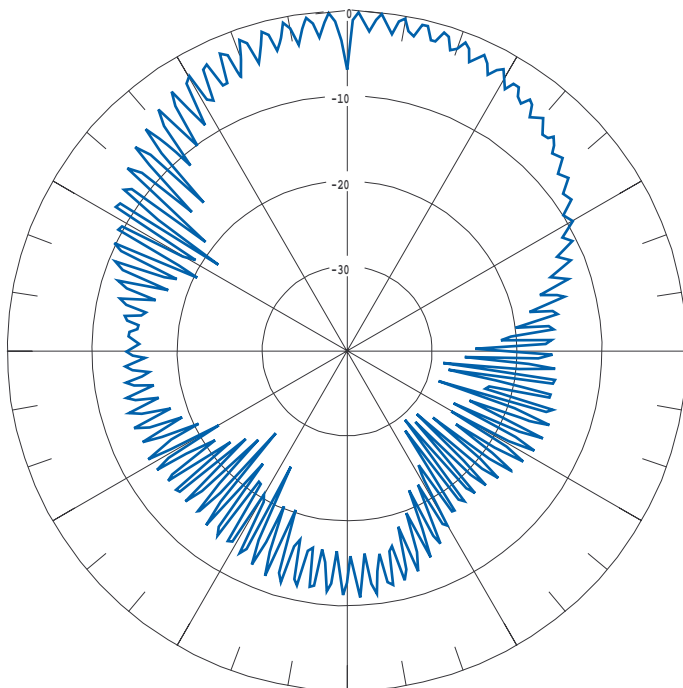

S1856MPC10NF
1920 MHz / H-Plane

© 2002 Cushcraft Corporation

S1856MPC10NF
1920 MHz / E-Plane

© 2002 Cushcraft Corporation